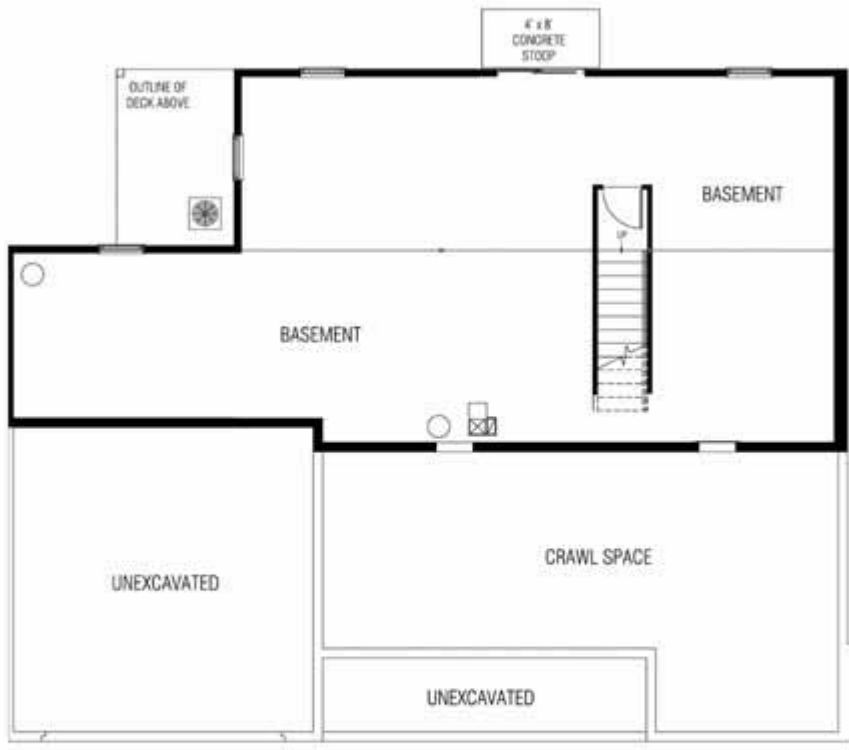

# The Oakbrook

A Three Bedroom, Two Bath Twin Single Home w/Basement  
1843 s.f.

THE OAKBROOK  
BASEMENT FLOOR PLAN  
1267 S.F. GROSS AREA